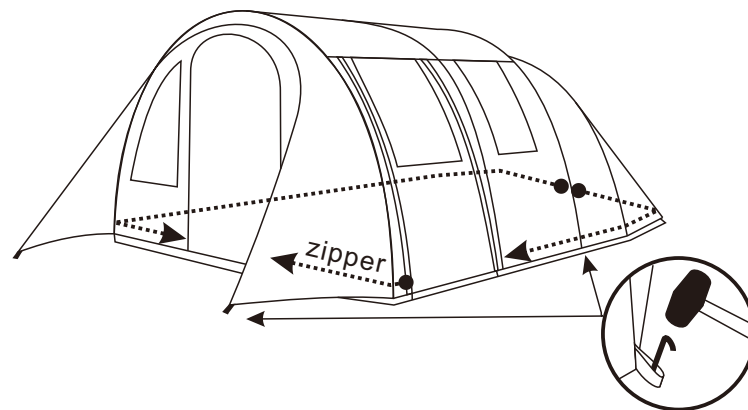

SET UP INSTRUCTION FOR PORTO ERCOLE

Flysheets

Inner tent

Groundsheet

Canopy

Alu Pole with red Sticker x3pcs

Alu Pole with blue Sticker x1pc

Alu Pole with yellow Sticker x1pc

Guy Rope x17pcs

Pegs 5x21cm 62pcs
+4x17cm 4pcs

1

2

3

4