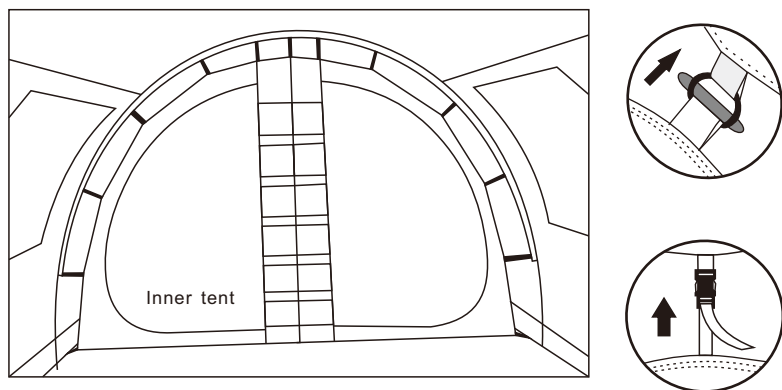

SET UP INSTRUCTION FOR PORTO ERCOLE

Flysheets

Inner tent

Groundsheet

Canopy

Alu Pole with red Sticker x3pcs

Alu Pole with blue Sticker x1pc

Alu Pole with yellow Sticker x1pc

Guy Rope x17pcs

Pegs 5x21cm 62pcs
+4x17cm 4pcs

1

2

3

4