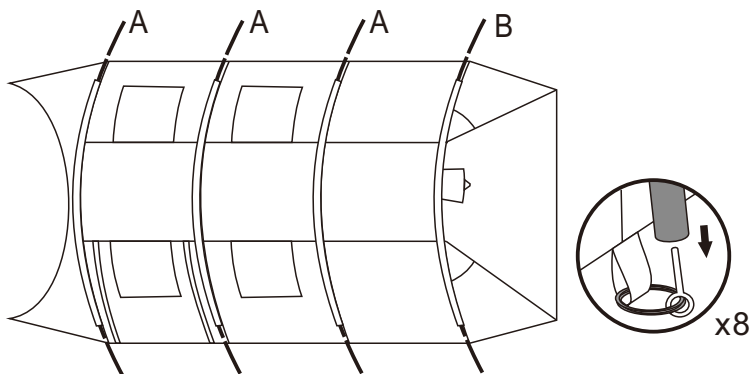

SET UP INSTRUCTION FOR PORTO ERCOLE

Flysheets

Inner tent

Groundsheet

Canopy

Alu Pole with red Sticker x3pcs

Alu Pole with blue Sticker x1pc

Alu Pole with yellow Sticker x1pc

Guy Rope x17pcs

Pegs 5x21cm 62pcs
+4x17cm 4pcs

1

2

3

4